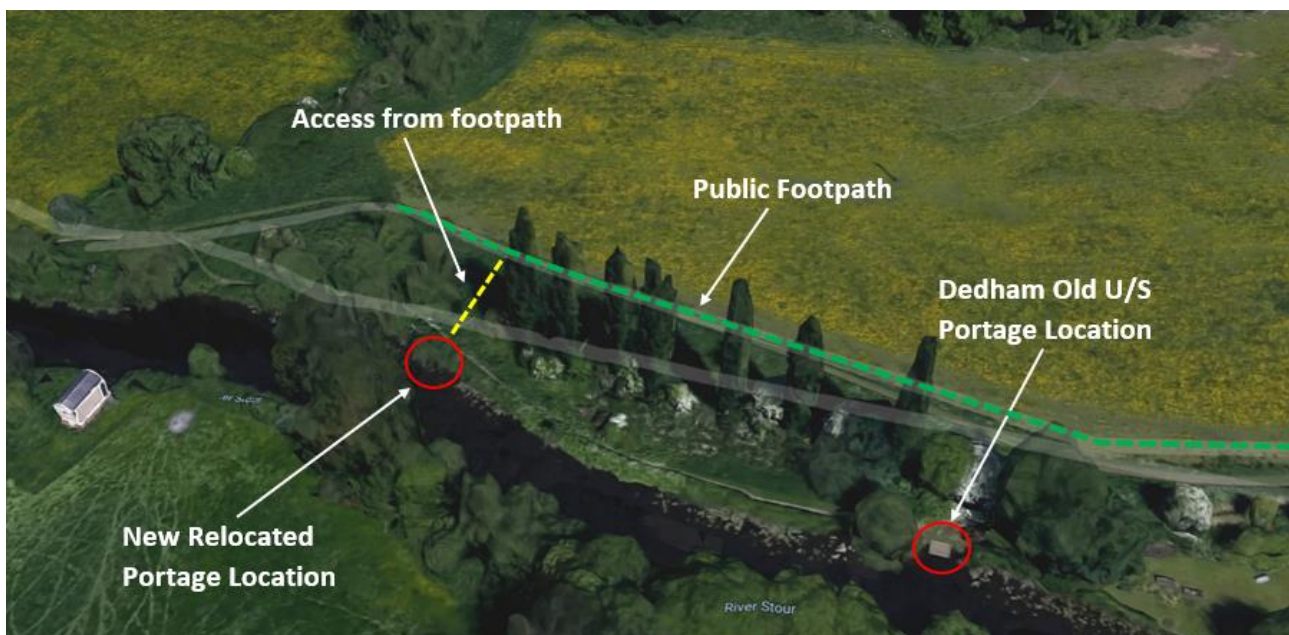

NAVIGATION ADVISORY NOTICE

RIVER STOUR

DATE: 24 September 2021

LOCATION: Dedham Lock Upstream Canoe Portage

DETAILS:

Please be aware the upstream canoe portage at Dedham Lock has been relocated to a new position, approximately 60-70 metres upstream.

Please continue to follow the public footpath to the end of the row of poplar trees to the clearing, where you will see the portage steps.

For further information, please contact the Environment Agency on 03708 506506 between 9am and 5pm Monday to Friday and ask for the Great Ouse Waterways Team.