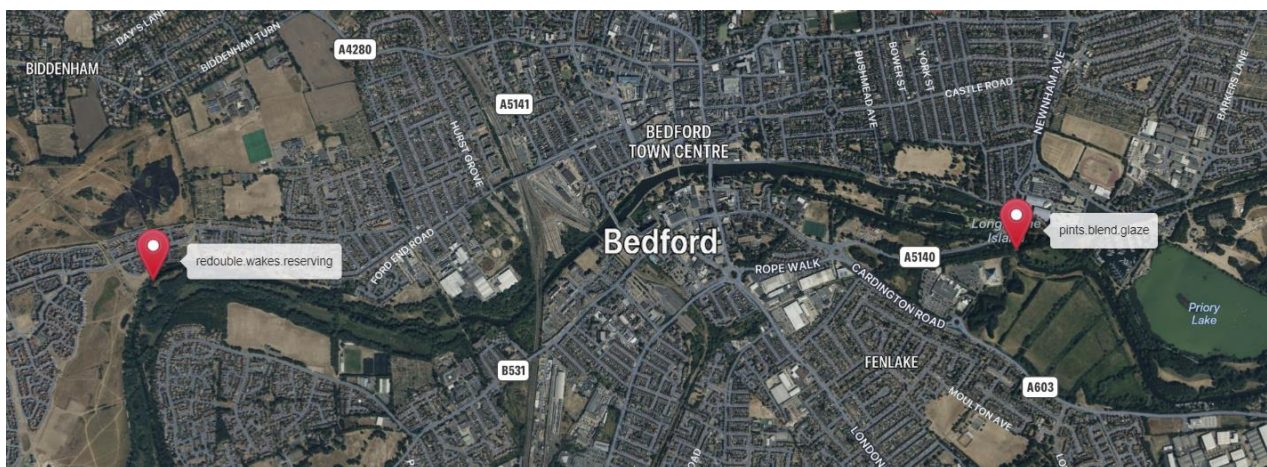

## RIVER GREAT OUSE & TRIBUTARIES

**DATE:** 2 August 2023 – until further notice

**LOCATION:** Bedford Ouse

### REPORTED OBSTRUCTIONS

We have received reports of fallen trees at the following locations:

- Railway bridge upstream of Priory Marina  
TL 06428 49247 / pints.blend.glaze
- Great Denham, downstream of Kempston  
TL 02628 49033 / redouble.wakes.reserving