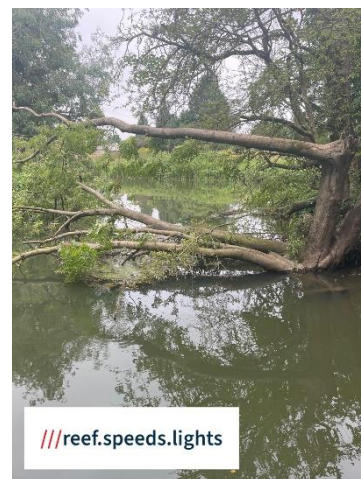

NAVIGATION RESTRICTION NOTICE

RIVER GREAT OUSE

DATE: Until Further Notice

LOCATION: Kempston to Bedford

DETAILS:

Please be aware that navigation between Bedford and Kempston is currently restricted due to multiple fallen trees.

Please navigate with caution in this area.

Katherine Briscoombe

Waterways Manager

09 July 2024

customer service line
03708 506 506

incident hotline
0800 80 70 60

floodline
0345 988 1188
0845 988 1188

www.environment-agency.gov.uk/ www.visitanglianwaterways.org