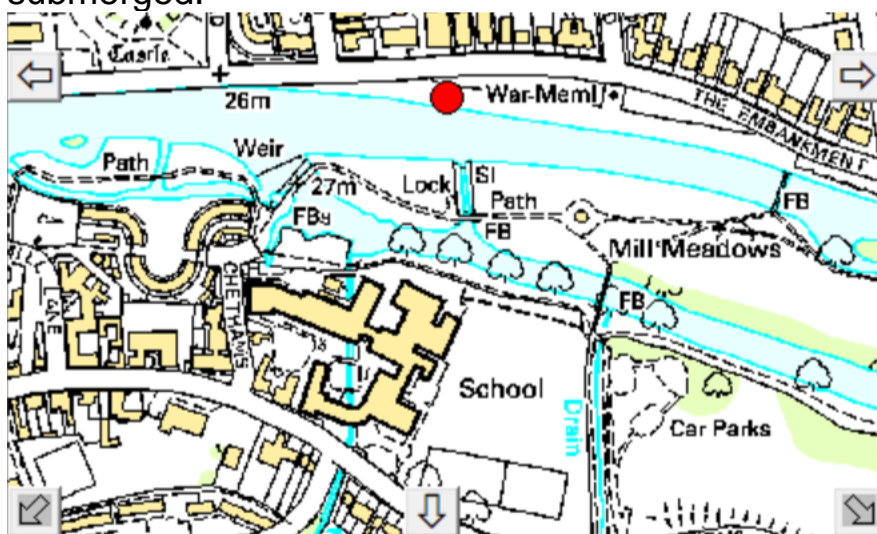

# REPORTED OBSTRUCTION NAVIGATION ADVISORY NOTICE

## RIVER GREAT OUSE

**DATE:** 30 May 2023 – Until Rescinded

**LOCATION:** Embankment Side of Bedford Lock –  
NGR TL0550 49600

### DETAILS:

We have received a report of industrial type fencing being thrown into the river on the embankment side of Bedford Lock which is now mostly submerged.

We will investigate this report as soon as it is practical to do so but boaters are requested in the meantime if navigating in this area to please proceed with caution.