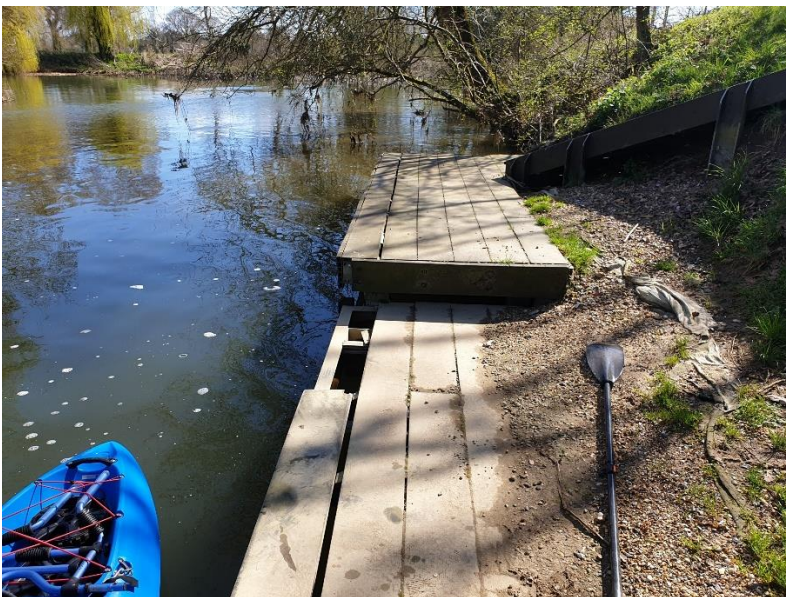

## RIVER STOUR

**DATE:** Until further notice

**LOCATION:** Wiston Mill Canoe Portage

### DETAILS:

**W3W:** [///lecturers.dragonfly.blog](https://lecturers.dragonfly.blog)

Part of the canoe portage has been damaged and is closed off. Please continue to use the unaffected section.

For further information, please contact the Environment Agency on 03708 506506 between 9am and 5pm Monday to Friday and ask for the Great Ouse Waterways team