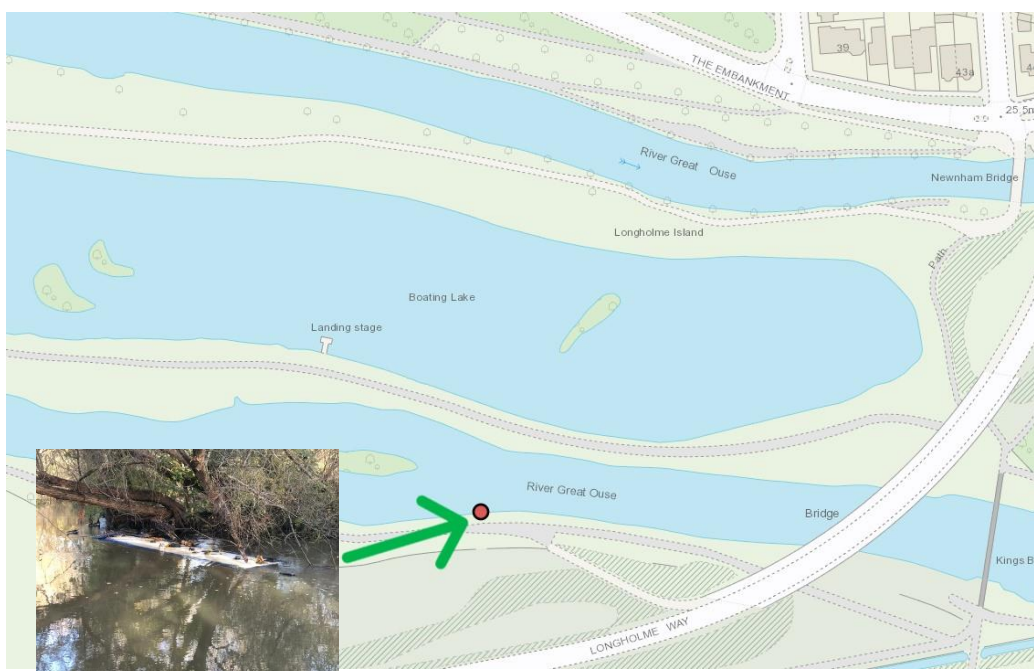

NAVIGATION ADVISORY NOTICE

RIVER GREAT OUSE

DATE: 9 November 2023 – Until Rescinded

**LOCATION: Adjacent to the boating lake, Bedford.
NGR: TL0618749304**

DETAILS:

Please be aware of a sunken vessel adjacent to the boating lake in Bedford.

We will liaise with the vessel owner and arrange removal as soon as it's practical to do so, and river levels have stabilised.

For further information, please contact the Environment Agency on 03708 506506 between 9am and 5pm Monday to Friday and ask for the Great Ouse Waterways team.