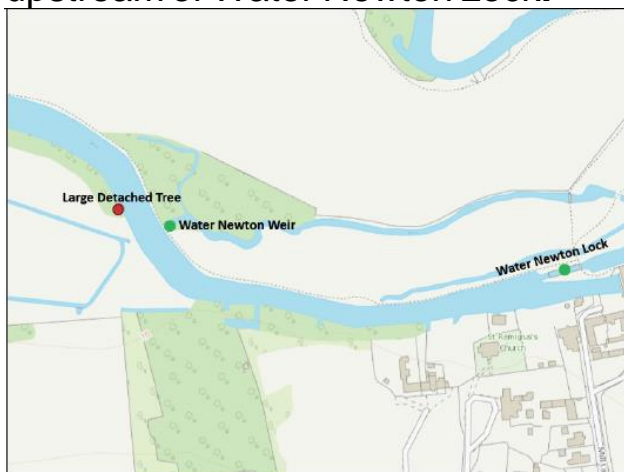

NAVIGATION ADVISORY NOTICE

RIVER NENE

DATE: 23 February 2021 – Until Further Notice

LOCATION: Water Newton Weir Area – TL10552 97447

DETAILS: Please be aware of a very large detached tree lodged on the right hand bank 40 metres upstream of Water Newton Weir / 435 metres upstream of Water Newton Lock.

There is no restriction to the navigation channel however, please take care while navigating in this area.

We are working with our contractors to have this issue removed in due course.

You are reminded that Government restrictions on travel remain in force.