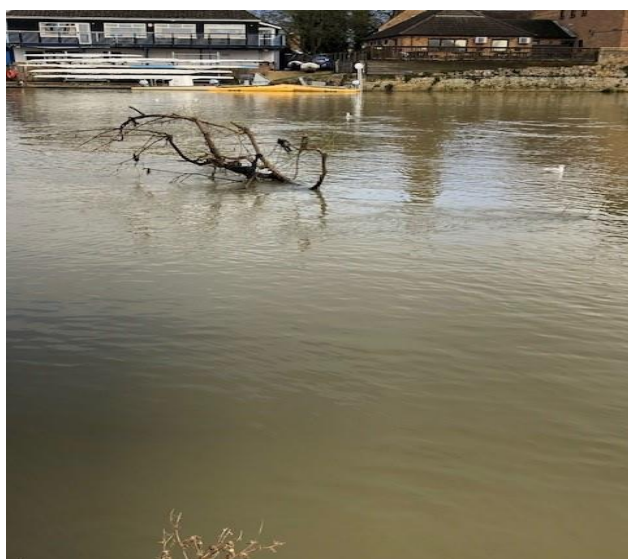

#### **DETAILS:**

Please be aware of a large tree limb in the river at St Neots (approx location NGR: TL 18049 60332) which we will look to remove as soon as it safe and practicable to do so but in the meantime and once Strong Stream Conditions have been lifted if navigating in this area please proceed with caution.